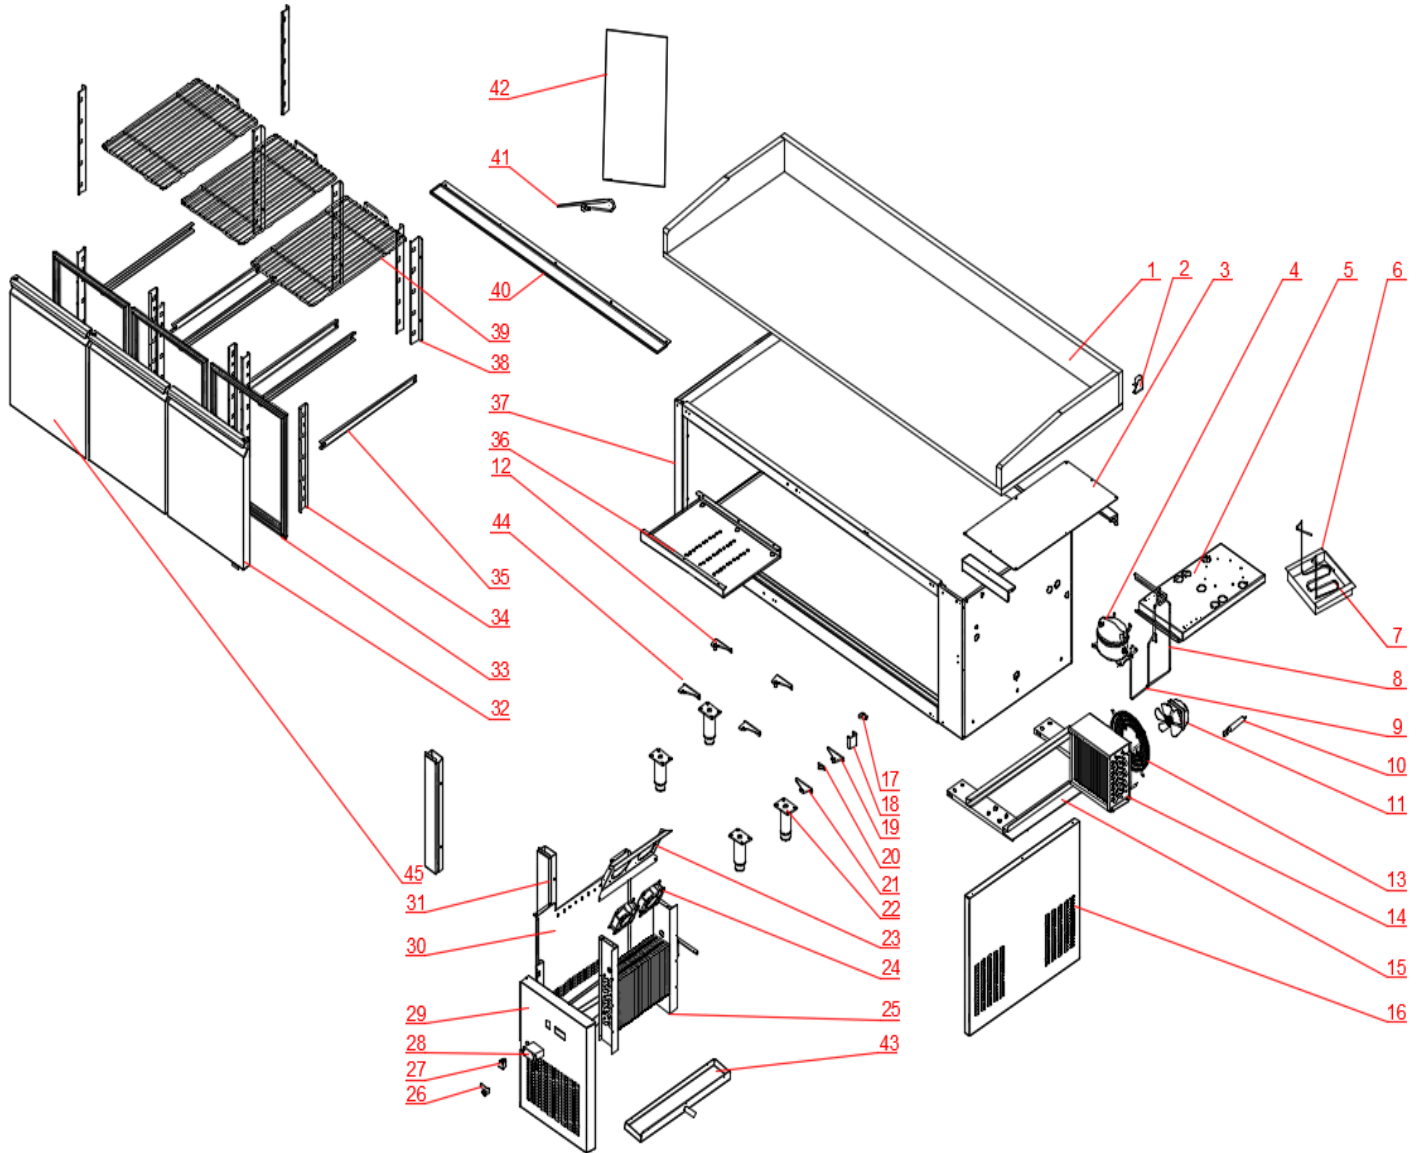

PIZZA COUNTER GPT3100

Supplier Hangzhou Kalifon Stainless Steel kitchen Equipment Co.,Ltd

Version no.: 1

Documents Valid from - to: GPT3100YX - now

Example	Explanation Lot-no.: "Model-no." + "Capital letter for the year" + "Romanian numbers for the month"											
	GRV1100 RIII --> Production date March 2016											
	GRV1100 TX --> Production date October 2018											
Year	Q	R	S	T	U	V	W	X	Y	Z		
	2015	2016	2017	2018	2019	2020	2021	2022	2023	2024		
Month	Jan	Feb	Mar	Apr	May	Jun	Jul	Aug	Sep	Oct	Nov	Dec
	I	II	III	IV	V	VI	VII	VIII	IX	X	XI	XII

Item No.	Part No.	Name	QTY
1	10501000018	Marble Top board	1
2	85010300897	Marble corner guard	2
3	85040300291	Engine Sealing plate	1
4	10300100126	Compressor	1
5	85040300139	Group base	1
6	10500400142	Deforst water tank	1
7	10300400181	High pressure pipe	1
8	10300400007	capillary	1
9	10300400018	Return pipe	1
10	10300800002	Drying filt	1
11	10300700016	Condenser fan motor	1
12	10500300054	up hinge	1
13	10300600002	Fan cover	1
14	10300300036	condenser	1
15	10500400029	Base frame	1
16	85040300002	Side panel	1
17	10500300077	Front panel up hinge	1
18	10500400140	lock fixed support	1
19	10500300053	up hinge	2
20	10500300038	Front panel down hinge	1
21	10500300051	down hinge	2
22	10500700024	SS foot (optional)	4
23	85040300136	Fan cover	1
24	10300700001	Axial fan	2
25	10300200070	Evaporator	1
26	10501000005	the lock	1
27	10400700017	Switch	1
28	10400500012	Digital controller	1
29	85040300005	Front panel	1
30	85040300200	Evaporator air-in panel	1
31	83040100006	Centre Sill	2
32	82140100048	Door	3
33	10700100126	Door seal	3
34	10500400100	Left and right rack	6
35	10500400098	left and right SS slides	6
36	85040300142	Air-out panel	1
37	81140300045	Body	1
38	10500400101	Rear rack	6
39	10500200071	Shelf	3
40	85010300895	Countertop cross bar	1
41	10400300004	power cord	1
42	10500200227	Rear panel	1
43	10500400145	water tray	1
44	10500300052	down hinge	1
45	82140100047	Door	2